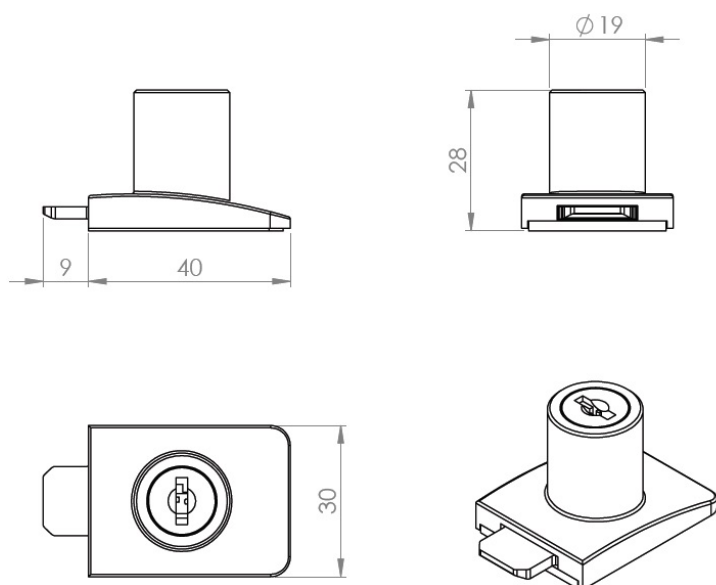

PRODUCT SHEET

Description:

Glass Door Lock "Square-U-See",F/Single D. CPL,KA:D20,W/SISO Oval Metal Key

Item number:

14.09.605-0

Units	Box	Carton	HS Code	Barcode
Pcs.	12	240	8301300000	 5704866494069

SISO A/S